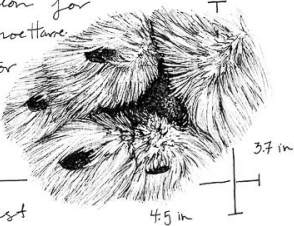

CANADA LYNX

lynx canadensis

• Large, rounded feet with furry pads allow the lynx to walk on the snow surface.

* A key adaptation for hunting Snowshoe hare.

• As a specialist predator of snowshoe hares, the lynx population mirrors the rise and fall of the hare population.

• Lynx are boreal forest dwellers.

dew claw

front claw

rear claw

IDENTIFICATION

• Pelage is greyish-brown in winter and more reddish in color in the summer.

• Tip of tail is completely black.

• Black tufts on tips of ears.

• WEIGHT: 17 to 24 lbs. LENGTH: 30 to 43 in
Butany Finch 13