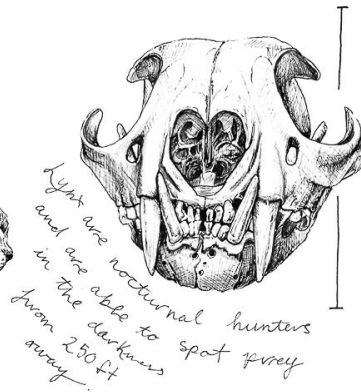

CANADA LYNX

lynx canadensis

• Large, rounded feet with furry pads allow the lynx to walk on the snows surface.

* A key adaptation for hunting Snowshoe hare.

• As a specialist predator of snowshoe hares, the lynx population mirrors the rise and fall of the hare population.

• Lynx are boreal forest dwellers.

dew claw

front claw

rear claw

IDENTIFICATION

• Pelage is greyish-brown in winter and more reddish in color in the summer.

• Top of tail is completely black.

• Black tufts on tips of ears.

• WEIGHT: 17 to 24 lbs. LENGTH: 30 to 43 in
Butany Finch 13