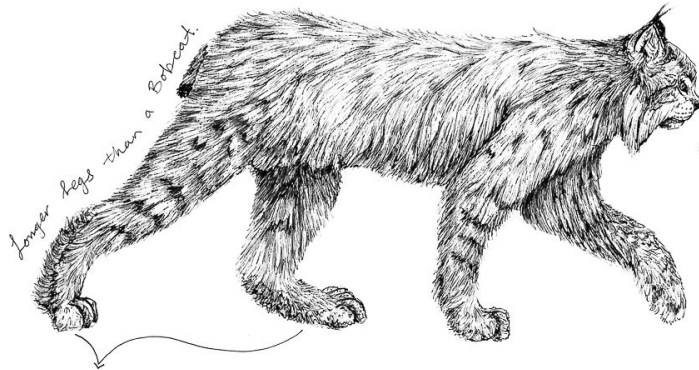

CANADA LYNX

lynx canadensis

• Large, rounded feet with furry pads allow the lynx to walk on the snows surface.

* A key adaptation for hunting Snowshoe hare.

• As a specialist predator of snowshoe hares, the lynx population mirrors the rise and fall of the hare population.

• Lynx are boreal forest dwellers.

dew claw

front claw

rear claw

IDENTIFICATION

• Pelage is greyish-brown in winter and more reddish in color in the summer.

• Top of tail is completely black.

• Black tufts on tips of ears.

• WEIGHT: 17 to 24 lbs. LENGTH: 30 to 43 in
Butany Finch 13