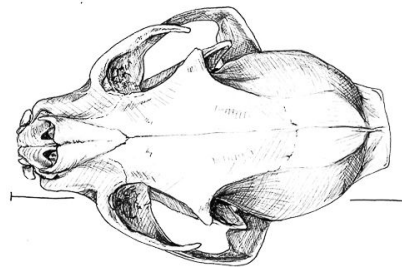

CANADA LYNX

lynx canadensis

• Large, rounded feet with furry pads allow the lynx to walk on the snows surface.

* A key adaptation for hunting Snowshoe hare.

• As a specialist predator of snowshoe hares, the lynx population mirrors the rise and fall of the hare population.

• Lynx are boreal forest dwellers.

dew claw

front claw

rear claw

IDENTIFICATION

• Pelage is greyish-brown in winter and more reddish in color in the summer.

• Top of tail is completely black.

• Black tufts on tips of ears.

• WEIGHT: 17 to 24 lbs. LENGTH: 30 to 43 in
Butany Finch 13