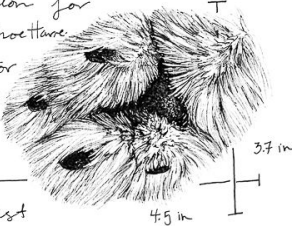

CANADA LYNX

lynx canadensis

• Large, rounded feet with furry pads allow the lynx to walk on the snows surface.

* A key adaptation for hunting Snowshoe hare.

• As a specialist predator of snowshoe hares, the lynx population mirrors the rise and fall of the hare population.

• Lynx are boreal forest dwellers.

dew claw

front claw

rear claw

IDENTIFICATION

• Pelage is greyish-brown in winter and more reddish in color in the summer.

• Top of tail is completely black.

• Black tufts on tips of ears.

• WEIGHT: 17 to 24 lbs. LENGTH: 30 to 43 in
Butany Finch 13