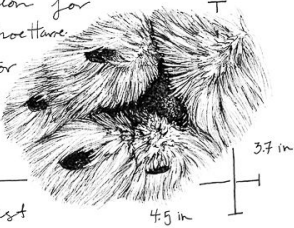

# CANADA LYNX

*lynx canadensis*

• Large, rounded feet with furry pads allow the lynx to walk on the snow surface.

\* A key adaptation for hunting Snowshoe hare.

• As a specialist predator of snowshoe hares, the lynx population mirrors the rise and fall of the hare population.

• Lynx are boreal forest dwellers.

dew claw

front claw

rear claw

## IDENTIFICATION

• Pelage is greyish-brown in winter and more reddish in color in the summer.

• Top of tail is completely black.

• Black tufts on tips of ears.

• WEIGHT: 17 to 24 lbs.      LENGTH: 30 to 43 in  
Brittany Finch 13